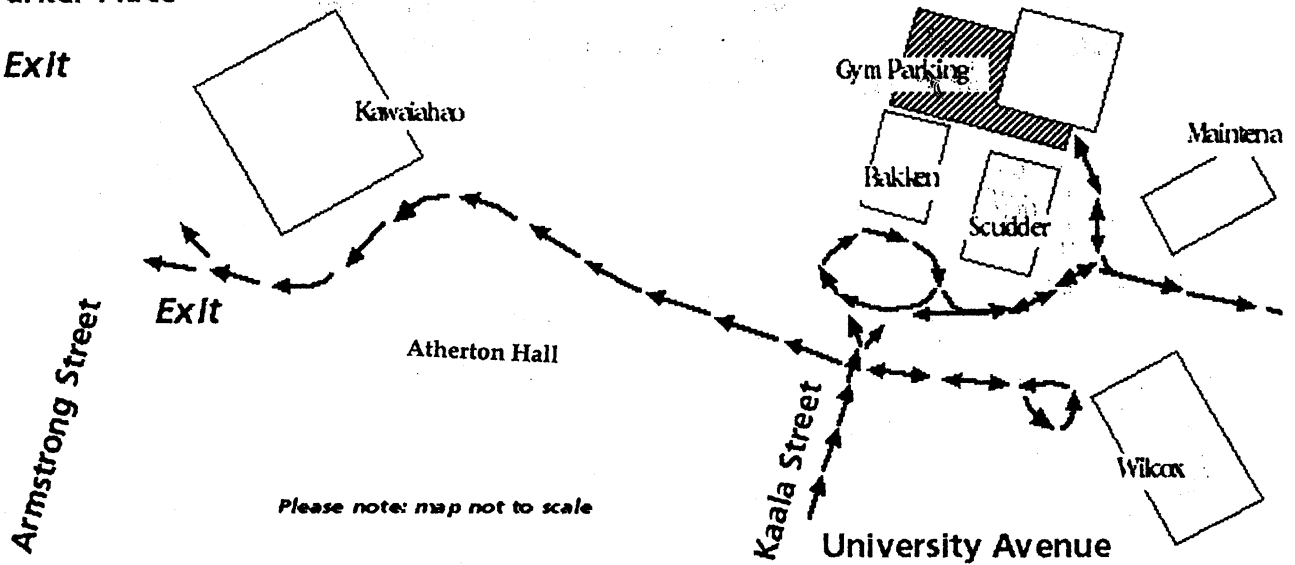

MID-PACIFIC INSTITUTE

Parker Place

Exit

Please note: map not to scale

DIRECTIONS TO MID-PACIFIC INSTITUTE

Exit H1 at University Avenue and drive mauka to Manoa Valley about 1.5 miles. You will pass the University of Hawaii and the Mid-Pacific baseball field on your right. Turn on Kaala Street and proceed to the security gate.

Exit the MPI campus to Armstrong or Parker Streets.

Please decide with your parents where you will meet them at the end of your sectional. Students must be picked up promptly at the end of sectionals. The following are **approved parking zones**:

- Paved and unpaved areas next to Mills Gym
- Parking area leading to Wilcox Hall
- Parking area next to Atherton House