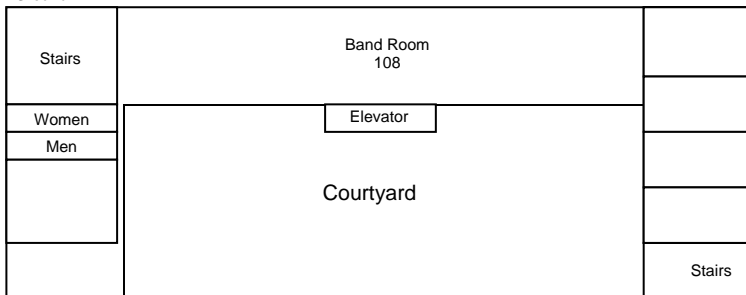

DIRECTIONS to the University of Hawaii Music Department

- On the H-1 freeway take the **University of Avenue exit** (coming from either direction).
- Turn right at the first stoplight on **Dole Street**.
- Turn right again at the first stoplight onto **Lower Campus Road**.
- Turn right into parking lot at the Music Department, or if you need to park your car drive down to the guard kiosk, pay \$3.00 and return back up the road to the Music Department.

UH Music Department Layout

Ground

2nd Floor